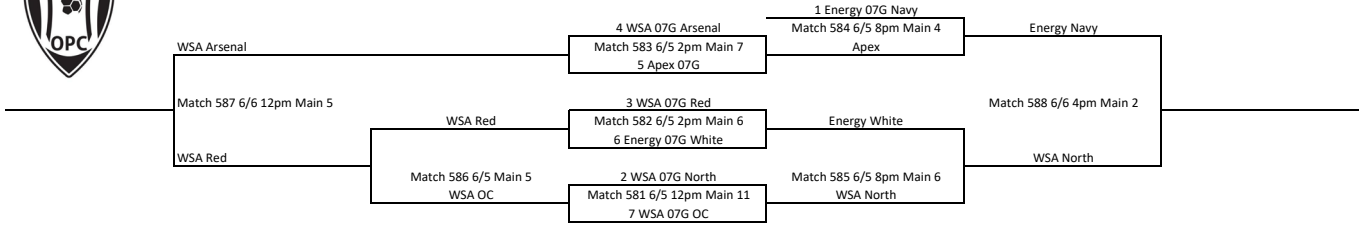

U11G Champions Cup

U11G State Cup

U12G Champions Cup

1 TSC 09G Gold
Match 14 6/5 8am Main 9
2 NOEFC 09G Blue

U12G State Cup

U13G Champions Cup

U13G State Cup

U14G Champions Cup

U14G State Cup

U15G Champions Cup

1 Cosmos 06G Elite
Match 19 6/5 4pm Main 2
2 NEOFC 06G Gray

U15G State Cup

U16G Champions Cup

2 Sheffield 05G Kolman Match 501 6/5 8am Main 6 3 WSA 05/06 Black	1 WSA 05G White Match 30 6/6 12pm Main 7
-------------------------------------------------------------------------	---------------------------------------------