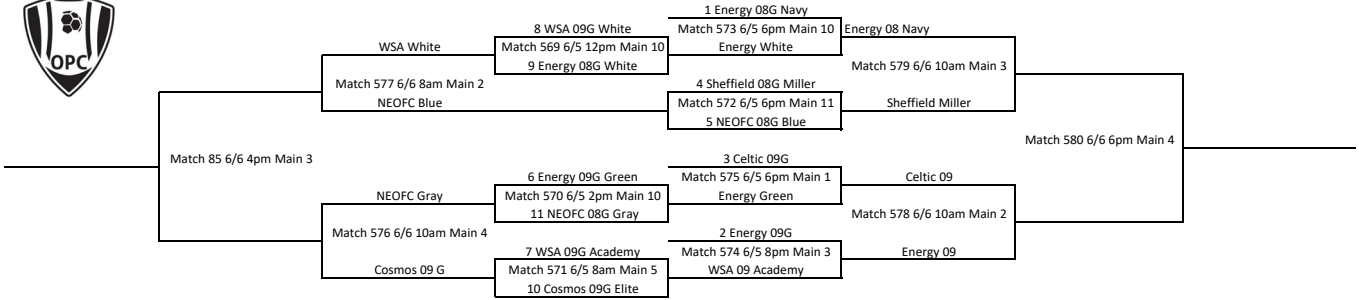

U11G Champions Cup

U11G State Cup

U12G Champions Cup

1 TSC 09G Gold
Match 14 6/5 8am Main 9
2 NOEFC 09G Blue

U12G State Cup

U13G Champions Cup

U13G State Cup

U14G Champions Cup

U14G State Cup

U15G Champions Cup

1 Cosmos 06G Elite
Match 19 6/5 4pm Main 2
2 NEOFC 06G Gray

U15G State Cup

U16G Champions Cup

2 Sheffield 05G Kolman Match 501 6/5 8am Main 6 3 WSA 05/06 Black	1 WSA 05G White Match 30 6/6 12pm Main 7
-------------------------------------------------------------------------	---------------------------------------------